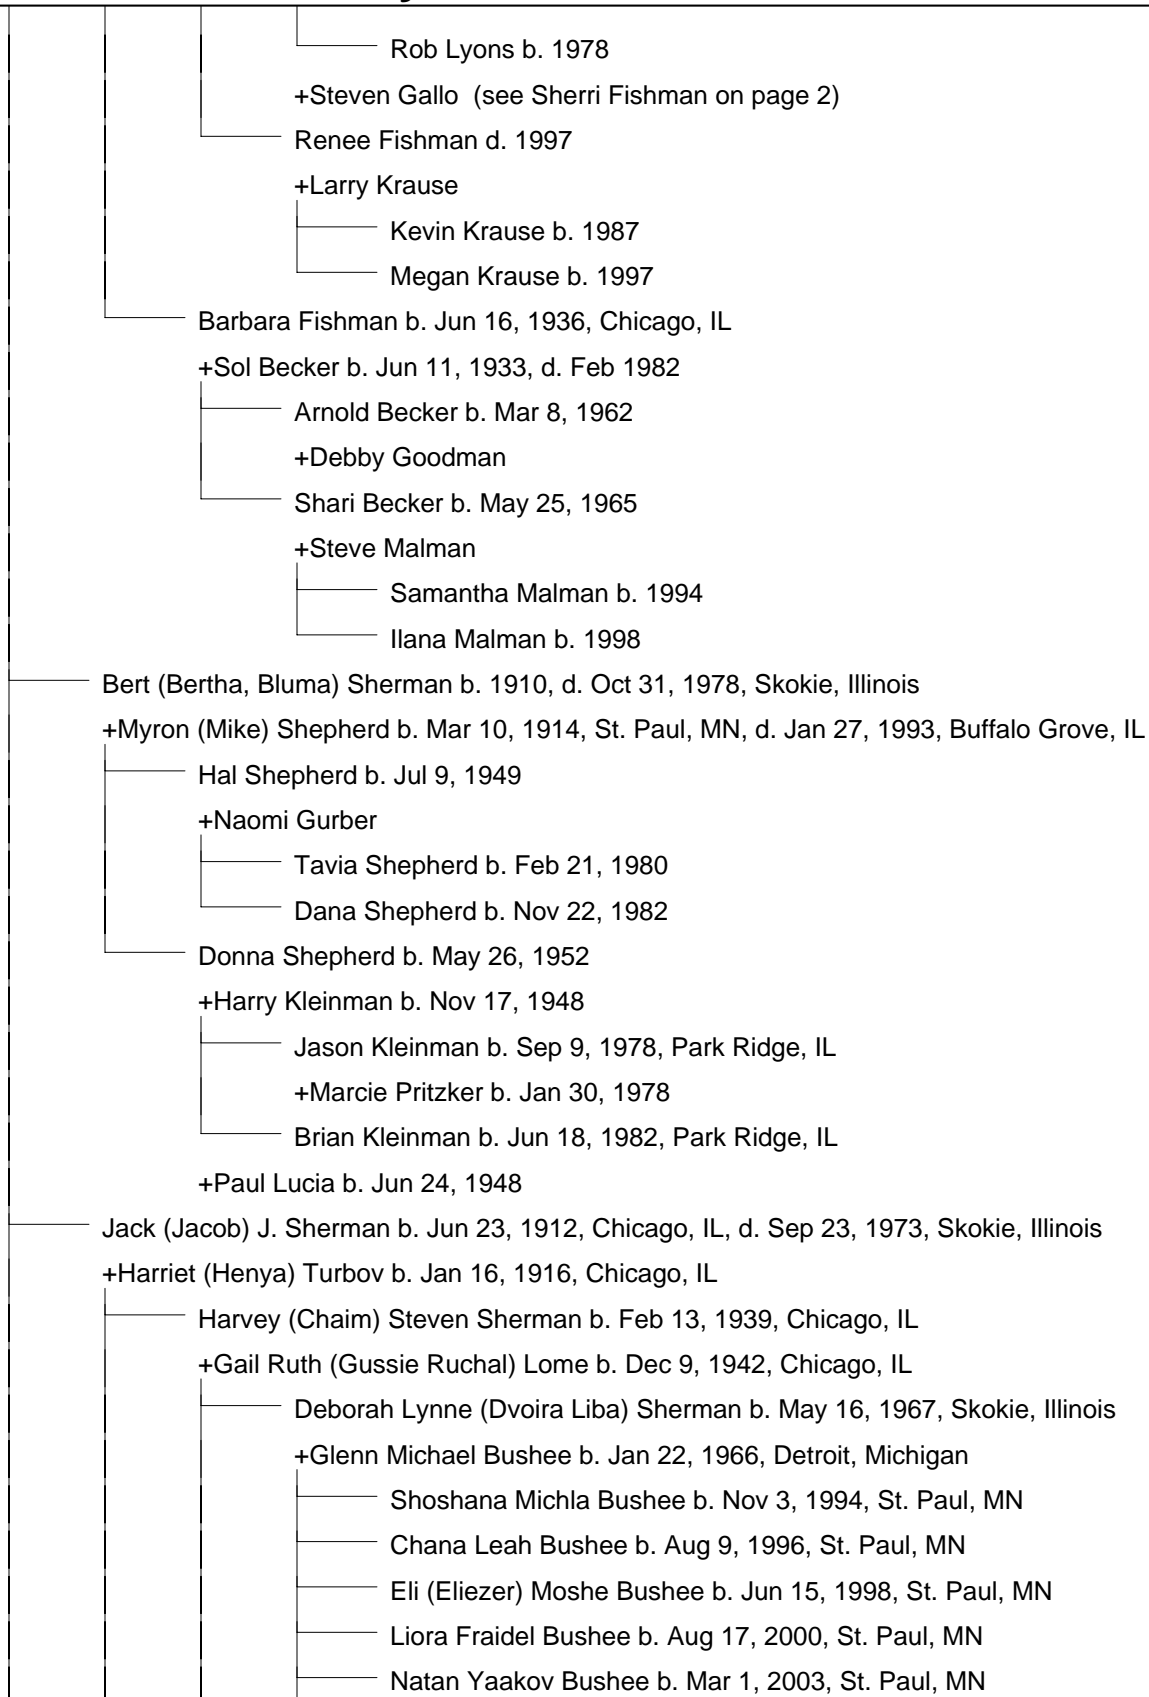

Descendants of Hyman and Dora Sherman

Chaim (Hyman) Sherman b. Jan 7, 1877, Russia, d. May 30, 1924, Chicago, IL

+Dora (Dvoira) Janowsky b. Jun 1, 1882, Russia, d. Feb 12, 1947, Chicago, IL

— Sarah Gertrude (Sura Gittle) Sherman b. Dec 25, 1903, Russia, d. Oct 9, 1970, Illinois

— Tamara Hope (Tami, Tybaleh Hanieta) Kessler b. Dec 22, 1987

+Jack (Jacob, Yeinkle) Klevans b. Dec 27, 1917, Chicago, IL, d. May 15, 1995, North Hollywood, Los Angeles, CA

— Gerald (Jerry) Needel b. Jan 28, 1930, Chicago, IL, d. Mar 19, 2005, North Hollywood, Los Angeles, CA

+Tabbitha Leshman b. Jun 29, 1987

— Eric Wayne Luna Jr. b. Jul 13, 2006

+Al K. Cosgrove b. 1959

— Diane (Dvorah) Needel b. July 1956 or 1957

+Jerry Fuller

— Jeremiah Fuller

+??? ???

— Kaitlynn Skye Fuller

Descendants of Hyman and Dora Sherman

Descendants of Hyman and Dora Sherman

Descendants of Hyman and Dora Sherman