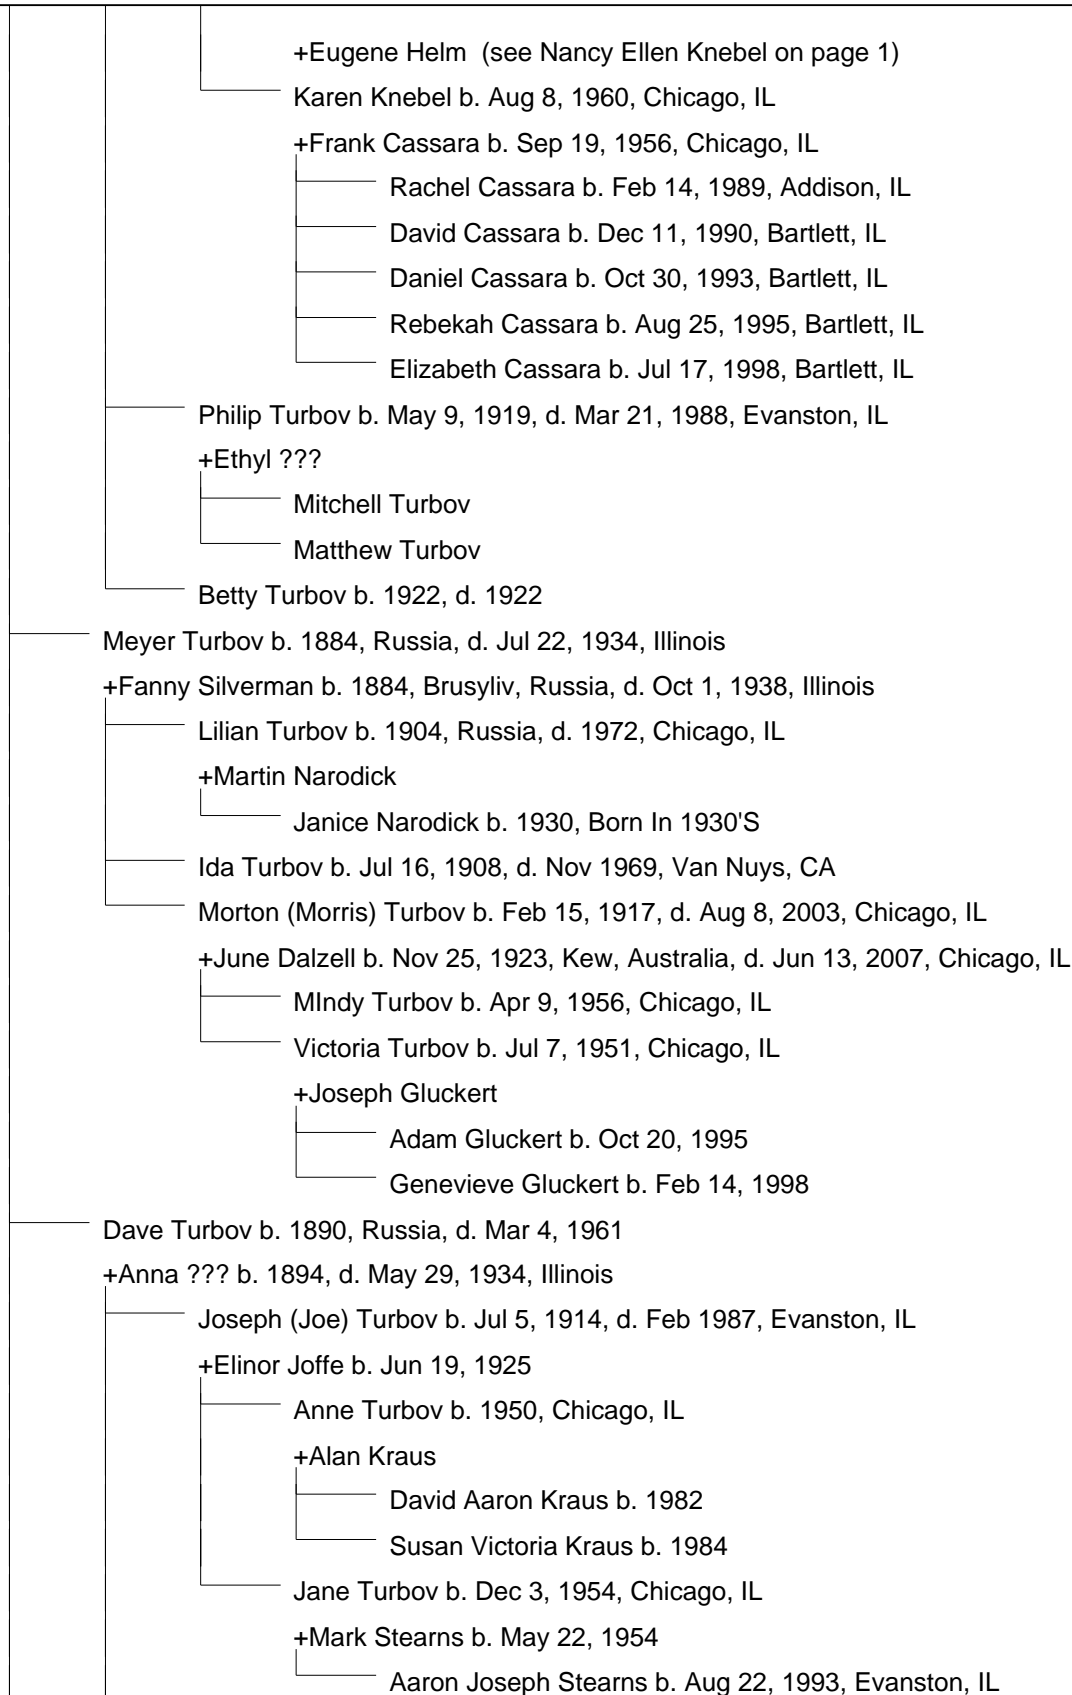

Descendants of Morris and Bessie Turbov

Morris (Mordachi) Turbov b. 1854, Russia, d. Jan 4, 1935, Chicago, IL

+Bessie (Pearl) (Pessel) Schwab b. 1857, Brusyliv, Russia, d. Jan 21, 1930, Chicago, IL

Harry (Ike) (Y'chaskel) Turbov b. 1889, Brusyliv, Russia (or Kiev per census of 1920), d. Jan 6, 1957, Chicago, IL

Michael Lawrence Rudny b. Jul 11, 1997

John Edward Rudny b. May 2, 2005

Lisa Dawn Rudny b. Jan 7, 1966

+Todd Tarczynski b. Jul 3, 1967

Richard Tarczynski b. Nov 18, 1988

Ryan Tarczynski b. Jan 6, 1990

Jessica Tarczynski b. Jun 29, 2001

+Larry Rudny b. Aug 11, 1940

Joseph (Joe) Rudny b. Oct 14, 1963

Timothy (Tim) Rudny b. Sep 10, 1966

Evelyn Turbov b. Aug 12, 1925, Chicago, IL

+Chester Knebel b. Oct 29, 1918, Chicago, IL, d. Oct 7, 1995, Chicago, IL

Nancy Ellen Knebel b. Dec 1, 1956, Chicago, IL, d. Aug 31, 2002, Chicago, IL

Descendants of Morris and Bessie Turbov

Descendants of Morris and Bessie Turbov